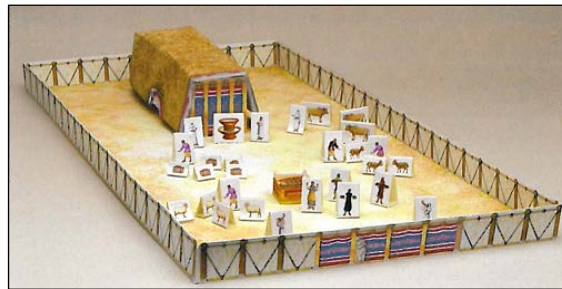

A full-color model, die-cut and ready to assemble, this authentic recreation of the Temple makes an ideal teaching aid and fun project for classroom study. \$11.50

Everyday Life in Bible Times

A fascinating look at customs, food, furnishings, and occupations. Provides brief depictions with some line drawings of activities, tools, clothing, and more. \$9.00

Deluxe Then and Now Bible Maps

Includes full-color Bible maps with clear-plastic overlays that show modern cities and countries, plus a CD-ROM of all the maps. \$24.95

Giant 10-Foot Bible Time Line

Includes more than 200 important people and events, from Adam and Eve to King David, from Moses to King Solomon, from Jonah to Daniel, from Jesus to the Apostle Paul. \$12.75

Tabernacle Paper Model

Full-color scale model of the Tabernacle, the Holy of Holies, the Ark of the Covenant, the High Priest, and all of the animals and furnishings. Includes 60 figures. Made from heavy chart paper. Courtyard is 23" x 13" x 3". \$13.95