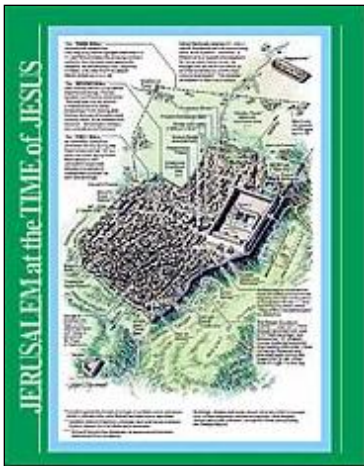

## Genealogy of Jesus Christ

Large wall chart (25" x 39") with reproducible worksheets on the back with over 1,000 names and 100 fascinating facts that help teach Old Testament history and Jesus’ fulfillment of prophecy. \$15.00

## Jerusalem at the Time of Jesus

Large wall chart (19" x 26") created to meticulous archaeological detail showing the places where Jesus and His disciples went including the Temple, Garden of Gethsemane, Pool of Bethesda, Siloam Pool, Golden or Eastern Gate, Golgotha, the house of Caiaphas where Jesus was tried, the Western Wall ("Wailing Wall"), Kidron Valley, Damascus Gate, and more. Reproducible worksheets and teaching tips on back of the chart. \$12.50