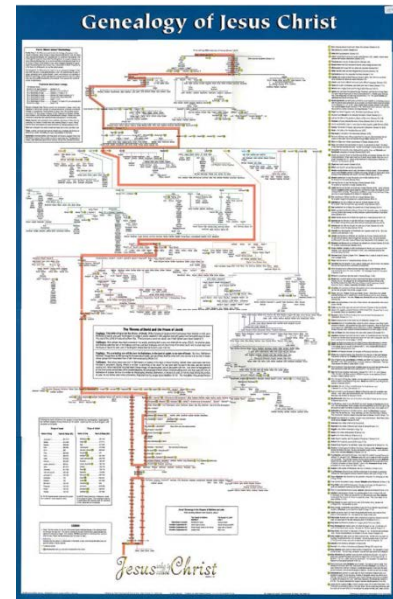

# Grade 7 Teaching Aids

Learn about the person of Jesus Christ – the prophets’ promise of His coming, His life, His teachings, and His return – as found in the Old and New Testament.

## Genealogy of Jesus Christ

Large wall chart (25" x 39") with reproducible worksheets on the back with over 1,000 names and 100 fascinating facts that help teach Old Testament history and Jesus’ fulfillment of prophecy. \$15.00

## Jerusalem at the Time of Jesus

Large wall chart (19" x 26") created to meticulous archaeological detail showing the places where Jesus and His disciples went including the Temple, Garden of Gethsemane, Pool of Bethesda, Siloam Pool, Golden or Eastern Gate, Golgotha, the house of Caiaphas where Jesus was tried, the Western Wall ("Wailing Wall"), Kidron Valley, Damascus Gate, and more. Reproducible worksheets and teaching tips on back of the chart. \$12.50

### Other Teaching Aids Available:

- Bible Stories in Pictures illustrated book*
- Daily Life at the Time of Jesus*
- Faith Lessons on Death & Resurrection of Messiah DVD*
- Kregel Pictorial Guide to Everyday Life in Bible Times*
- Luther's Small Catechism and Explanation*
- Names of Jesus pamphlet and wall chart*
- New Testament Timeline wall chart*
- Palm Sunday to Easter wall chart*
- Standard Bible Atlas*
- The Student Bible Guide*
- The Student Bible Guide to Jerusalem*
- The Student Guide to Bible People*
- Then and Now Bible Maps – book, transparencies, PowerPoint, or foldout pamphlet*